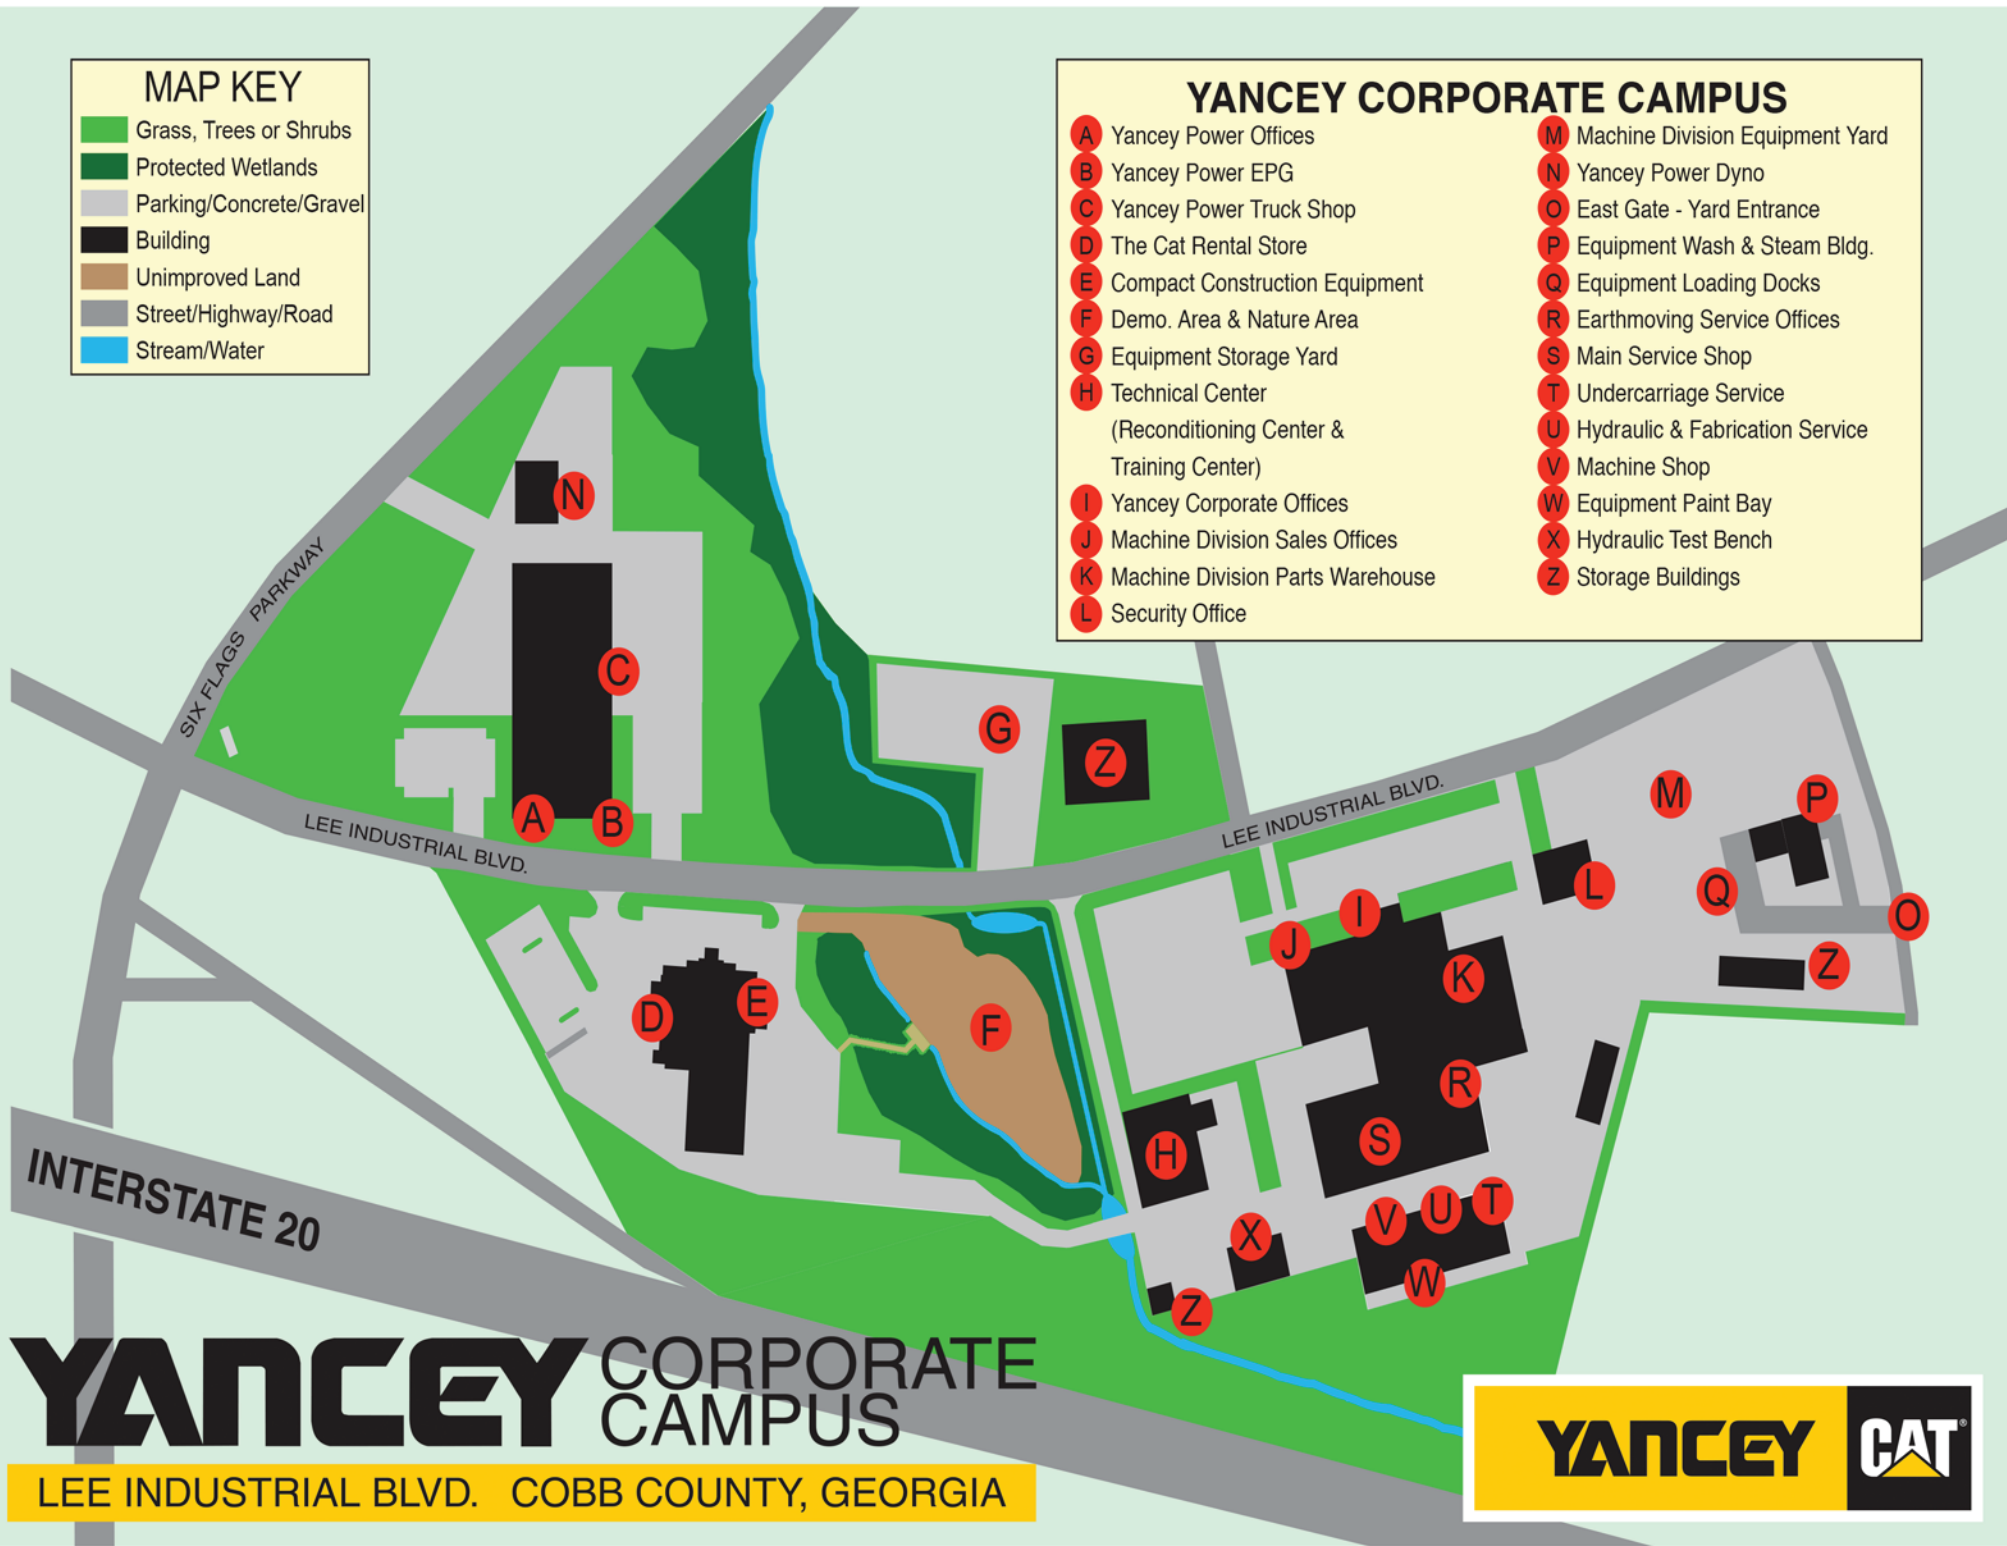

MAP KEY

- Grass, Trees or Shrubs
- Protected Wetlands
- Parking/Concrete/Gravel
- Building
- Unimproved Land
- Street/Highway/Road
- Stream/Water

YANCEY CORPORATE CAMPUS

- A Yancey Power Offices
- B Yancey Power EPG
- C Yancey Power Truck Shop
- D The Cat Rental Store
- E Compact Construction Equipment
- F Demo. Area & Nature Area
- G Equipment Storage Yard
- H Technical Center
(Reconditioning Center & Training Center)
- I Yancey Corporate Offices
- J Machine Division Sales Offices
- K Machine Division Parts Warehouse
- L Security Office
- M Machine Division Equipment Yard
- N Yancey Power Dyno
- O East Gate - Yard Entrance
- P Equipment Wash & Steam Bldg.
- Q Equipment Loading Docks
- R Earthmoving Service Offices
- S Main Service Shop
- T Undercarriage Service
- U Hydraulic & Fabrication Service
- V Machine Shop
- W Equipment Paint Bay
- X Hydraulic Test Bench
- Z Storage Buildings

YANCEY CORPORATE CAMPUS

LEE INDUSTRIAL BLVD. COBB COUNTY, GEORGIA